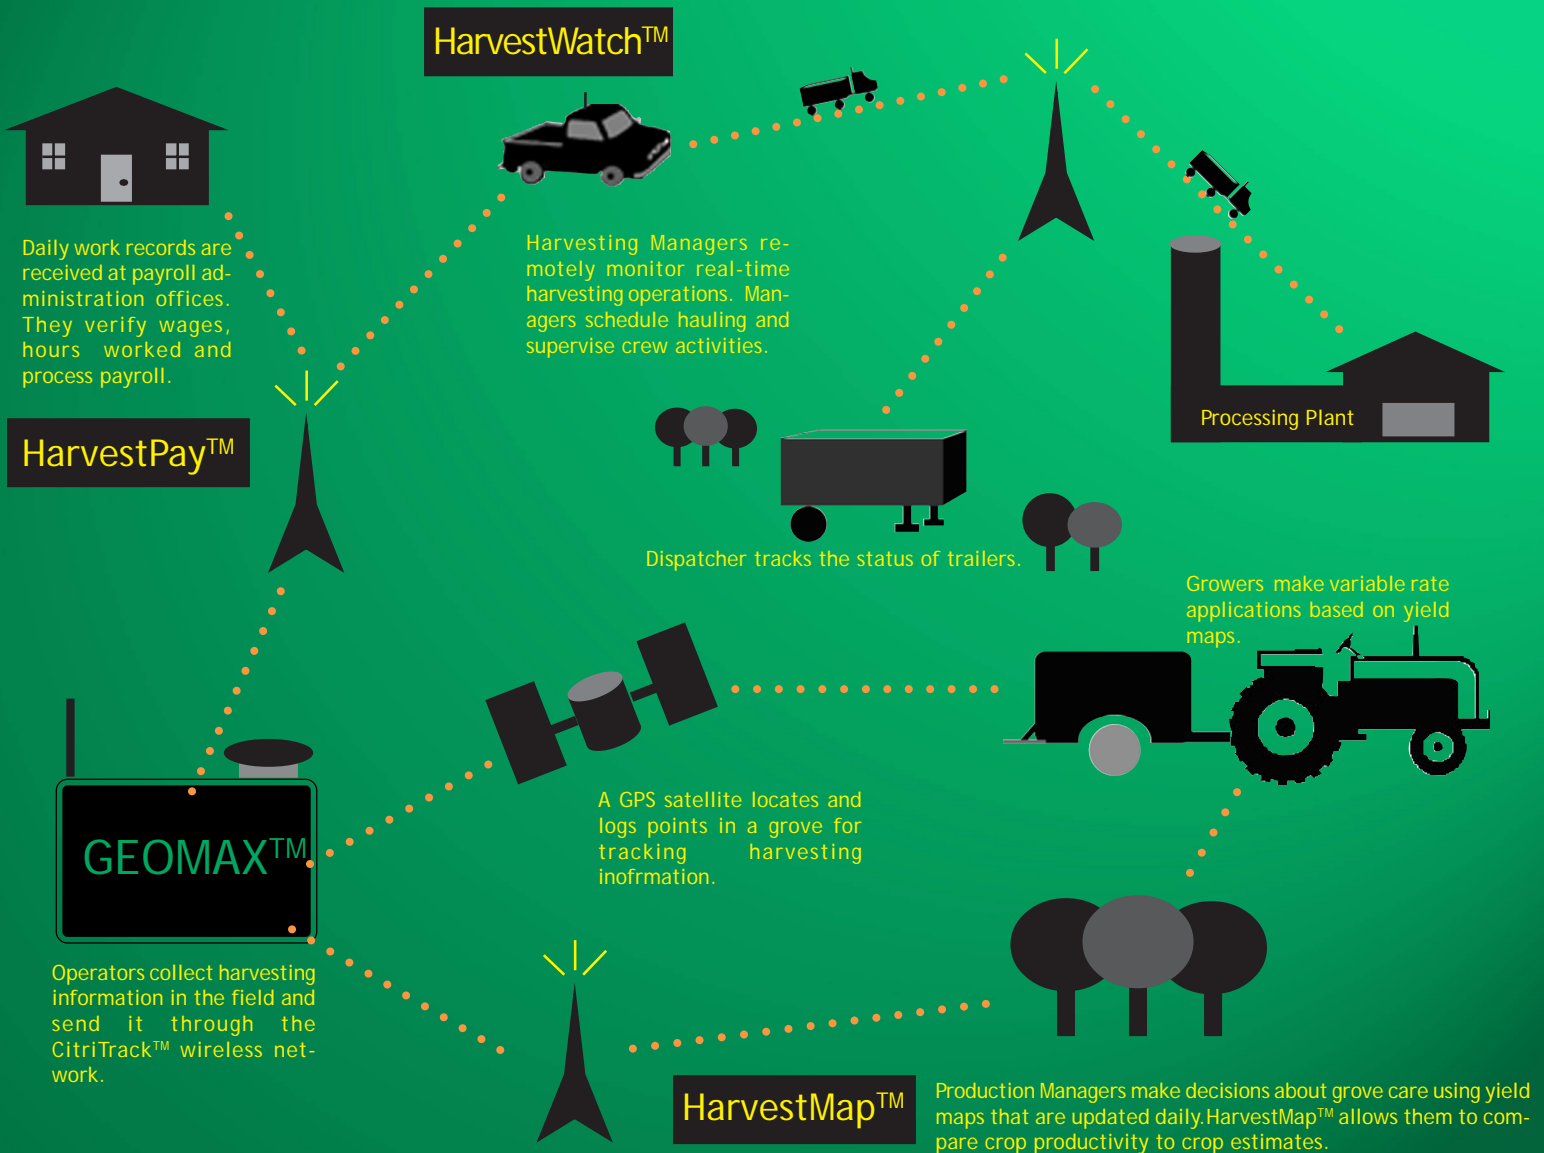

linking you with progress

This system handles payroll, mapping and makes real-time harvesting progress available to you. CitriTrack uses GPS and wireless technology and connects you directly to your grove. Information is collected from your dependable GEOMAX rugged computer that attaches to harvesting equipment. The operator simply logs each tub and its location and links it with the appropriate picker. Throughout the day, you have a whole system of information at your fingertips.

HarvestMap™ 2.0

This program analyzes yield data collected from your CitriTrack™ system, and produces informative, full-color maps with GIS/GPS technology. With this component of CitriTrack you can keep your eye on daily progress in a block down to specific boxes, specify variations within a block for chemical applications or even target and apply products based on return on investment potential. HarvestMap™ version 2.0 delivers all of this information to your desk giving you the power to be profitable.

HarvestWatch™

Stay connected to your crews with up-to-the-minute reports from wherever they're working. With this valuable tool, you can monitor harvesting operations from the convenience of your truck or office. View where crews are harvesting, how many pickers are working and their average hourly wage. See where trailers are located and monitor their status. Increase hauling efficiency by better scheduling load pickups and reduce wait time for empty trailers. Ensure that you can get the freshest quality out of each load by tracking the "age" of the fruit harvested. When you can't be there, HarvestWatch can provide the most current information for making those tough on-the-spot decisions.